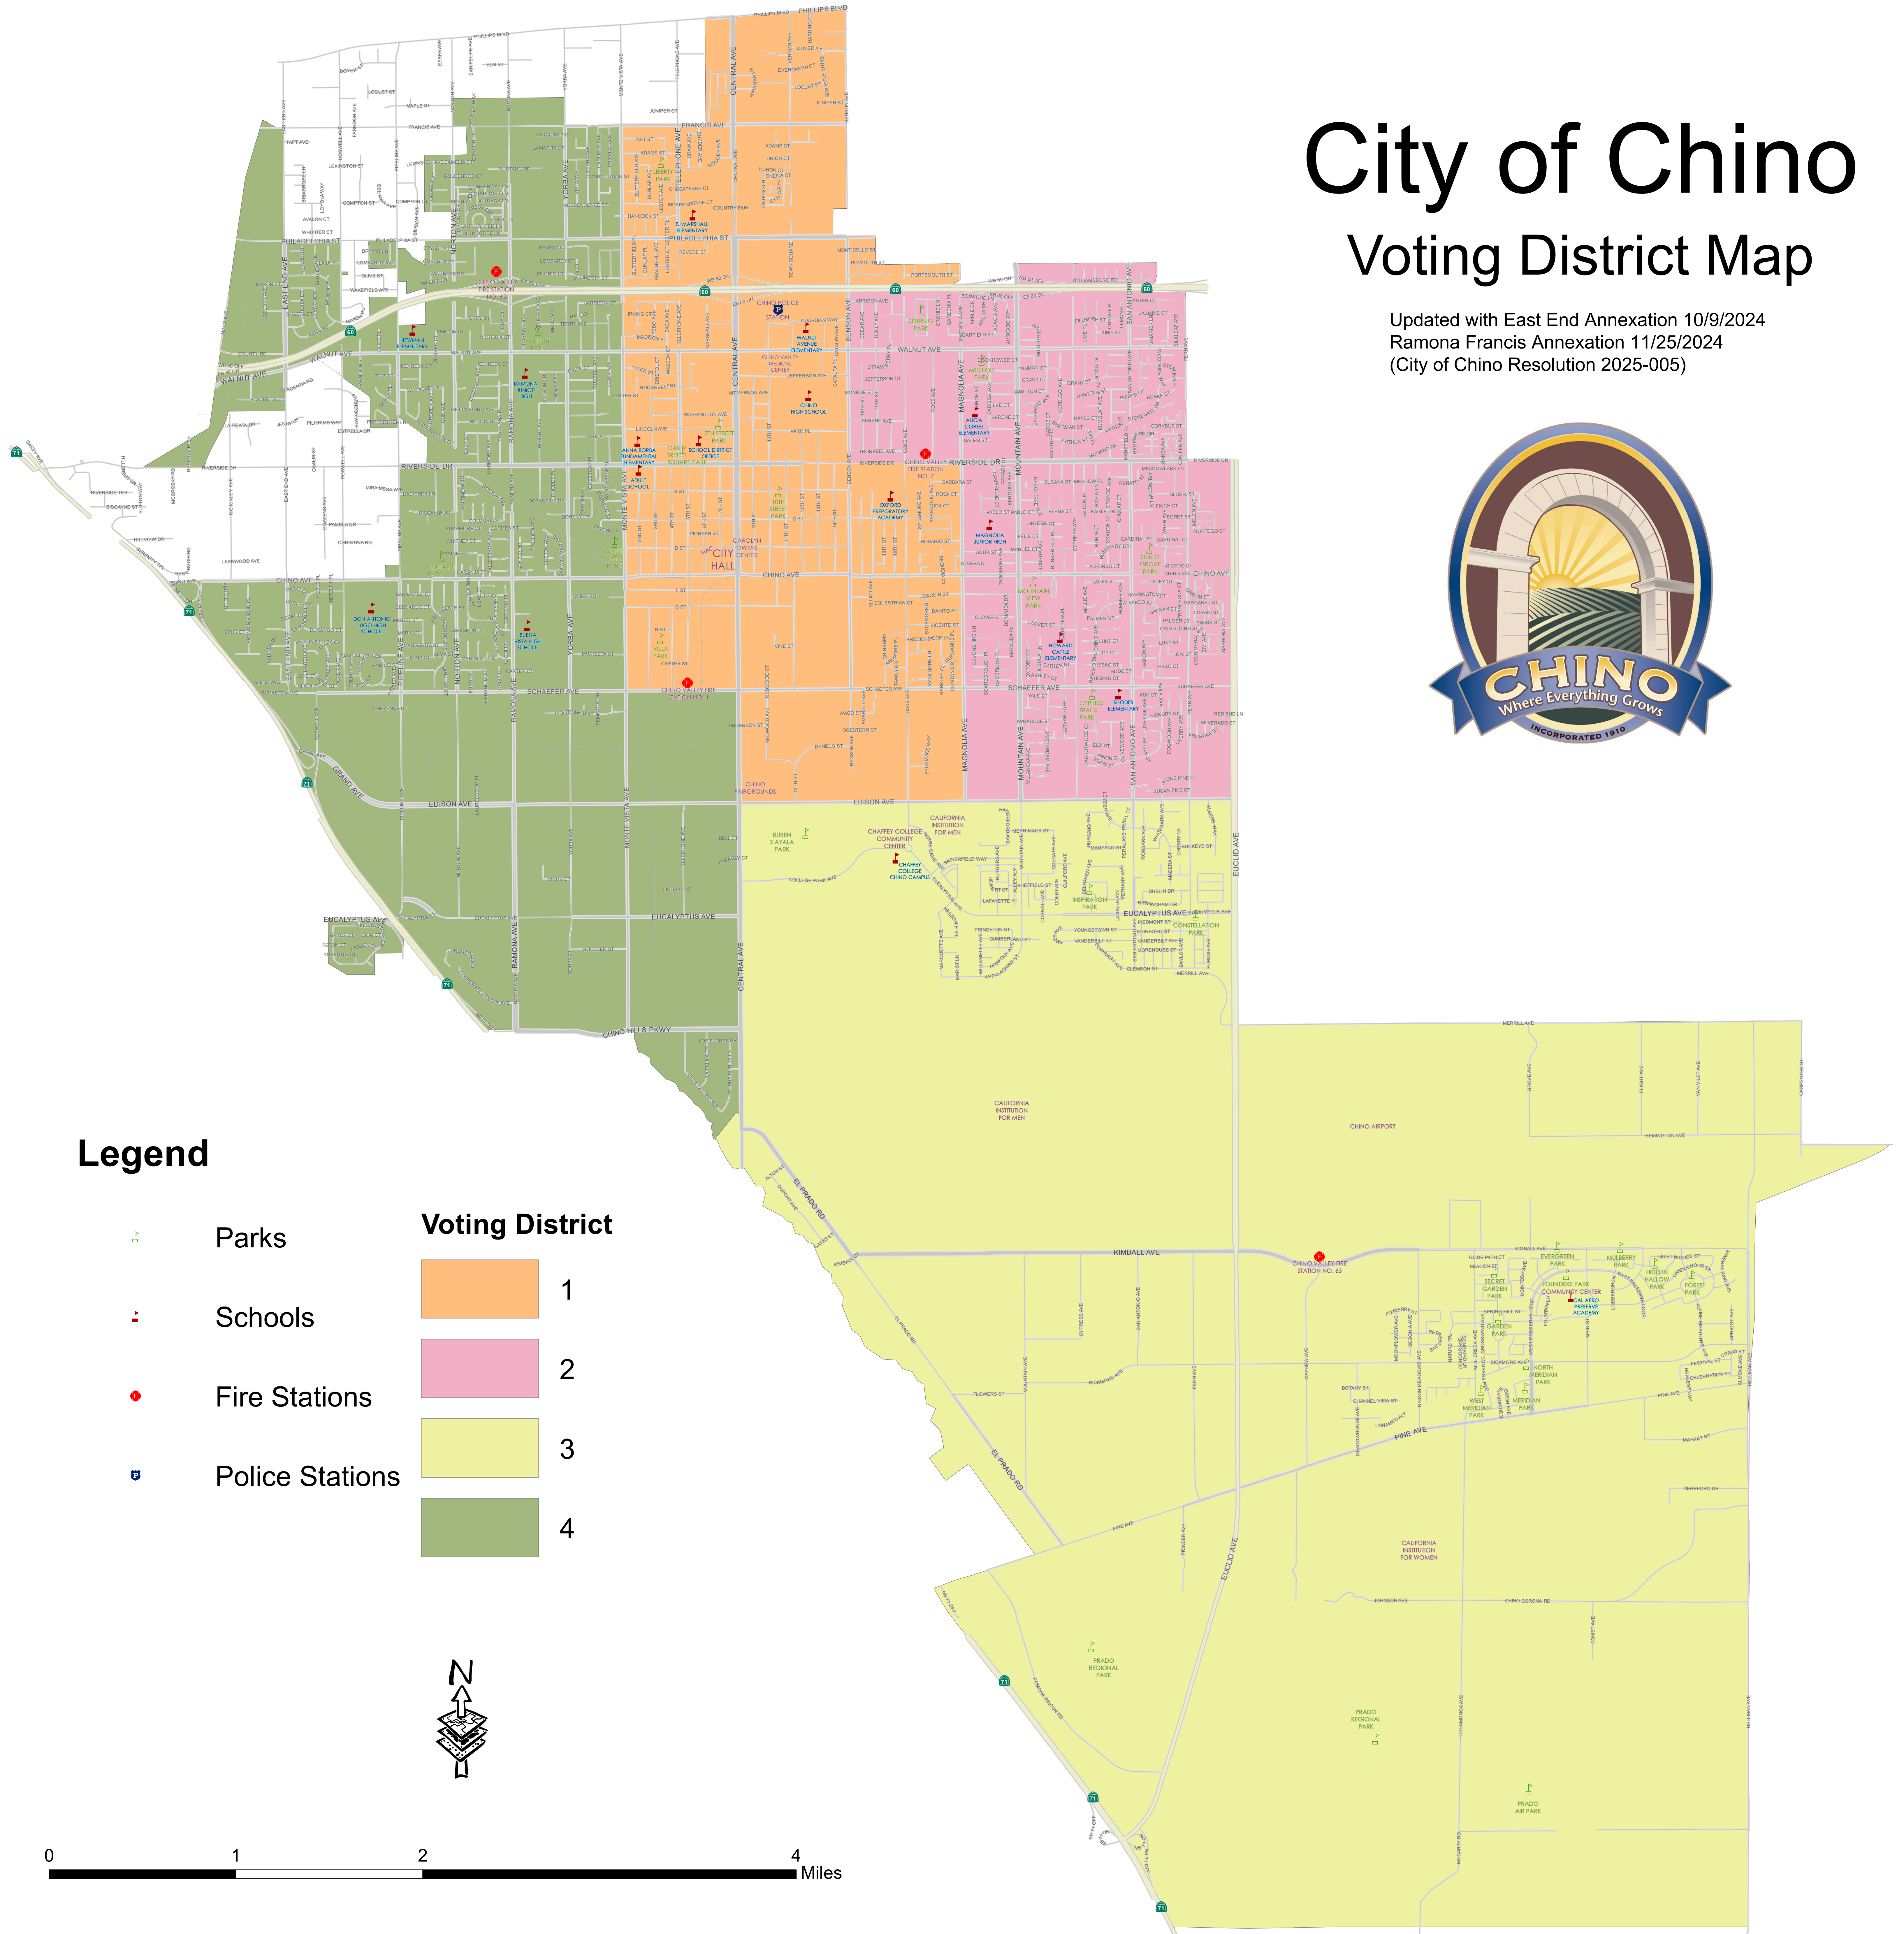

# City of Chino

## Voting District Map

Updated with East End Annexation 10/9/2024  
 Ramona Francis Annexation 11/25/2024  
 (City of Chino Resolution 2025-005)

### Legend

-  Parks
  -  Schools
  -  Fire Stations
  -  Police Stations
- 
- ### Voting District
-  1
  -  2
  -  3
  -  4