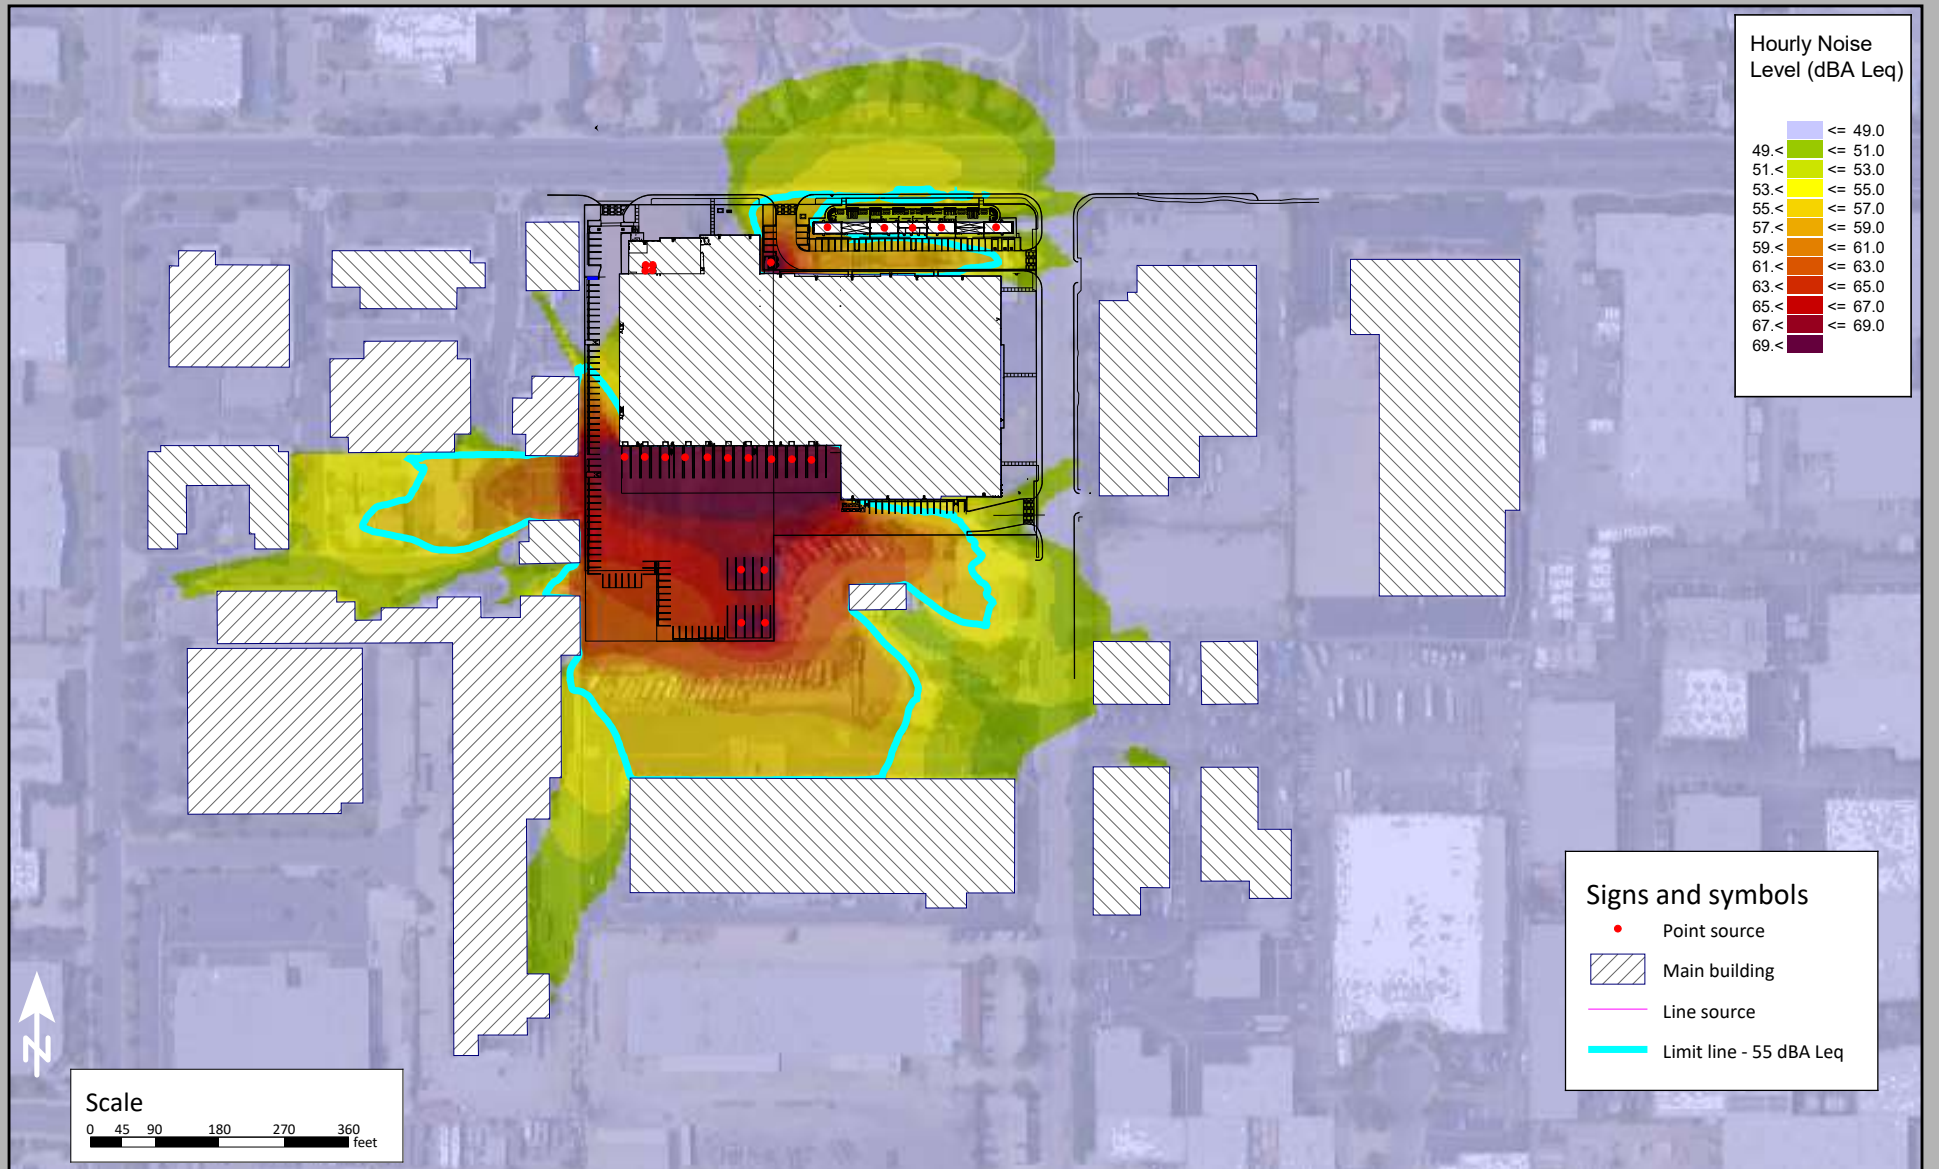

# Chino Gateway

Project No. 20241860

Project Operational Noise Levels - Daytime

# Chino Gateway

Project No. 20241860

Project Operational Noise Levels - Nighttime