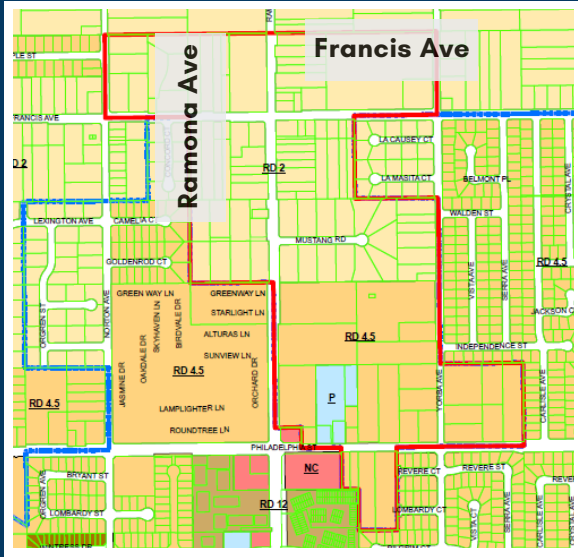

Ramona-Francis Annexation

# OPEN HOUSE

Interactive opportunity to learn more  
about an annexation proposed by the  
City of Chino.

**DATE:** JANUARY 25, 2023

**TIME:** 6PM - 8PM

**LOCATION:** CHINO COMMUNITY BUILDING  
5443 B ST, CHINO, CA 91710

# PROPOSED ANNEXATION AREA

The City of Chino is proposing to annex approximately 145 acres of land into its boundaries which is currently under the jurisdiction of the County of San Bernardino.