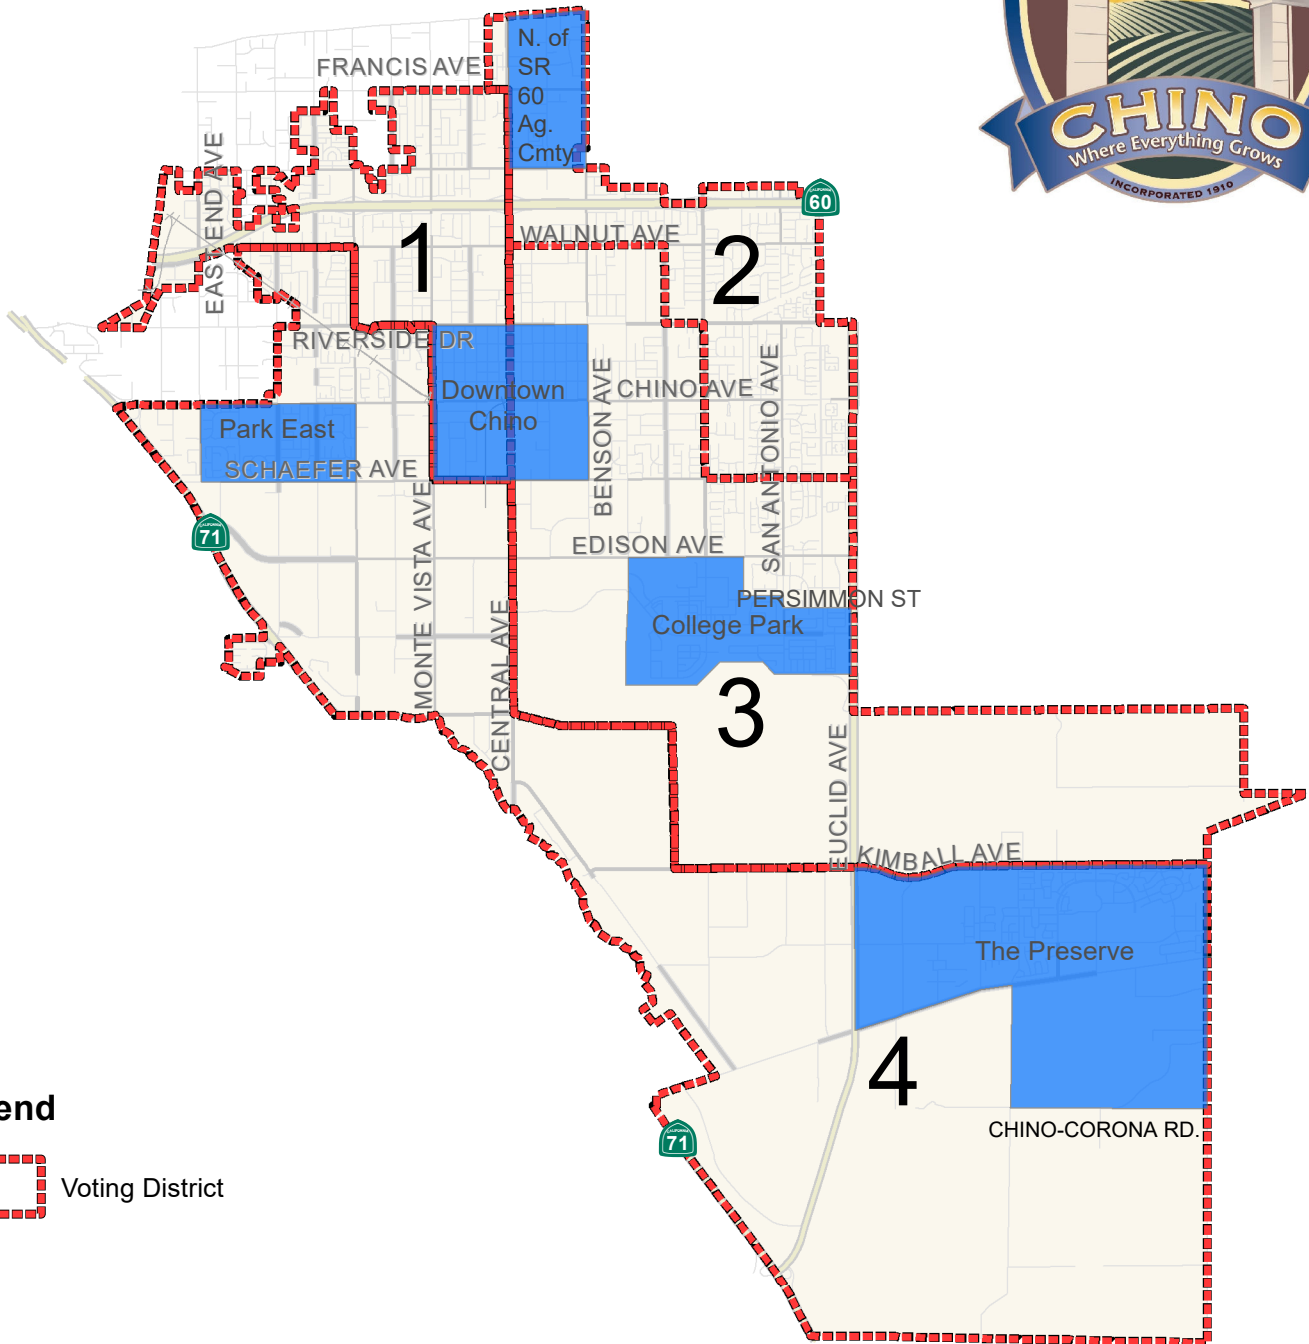

City of Chino

"Communities of Interest" and "Neighborhoods"

Legend

 Voting District