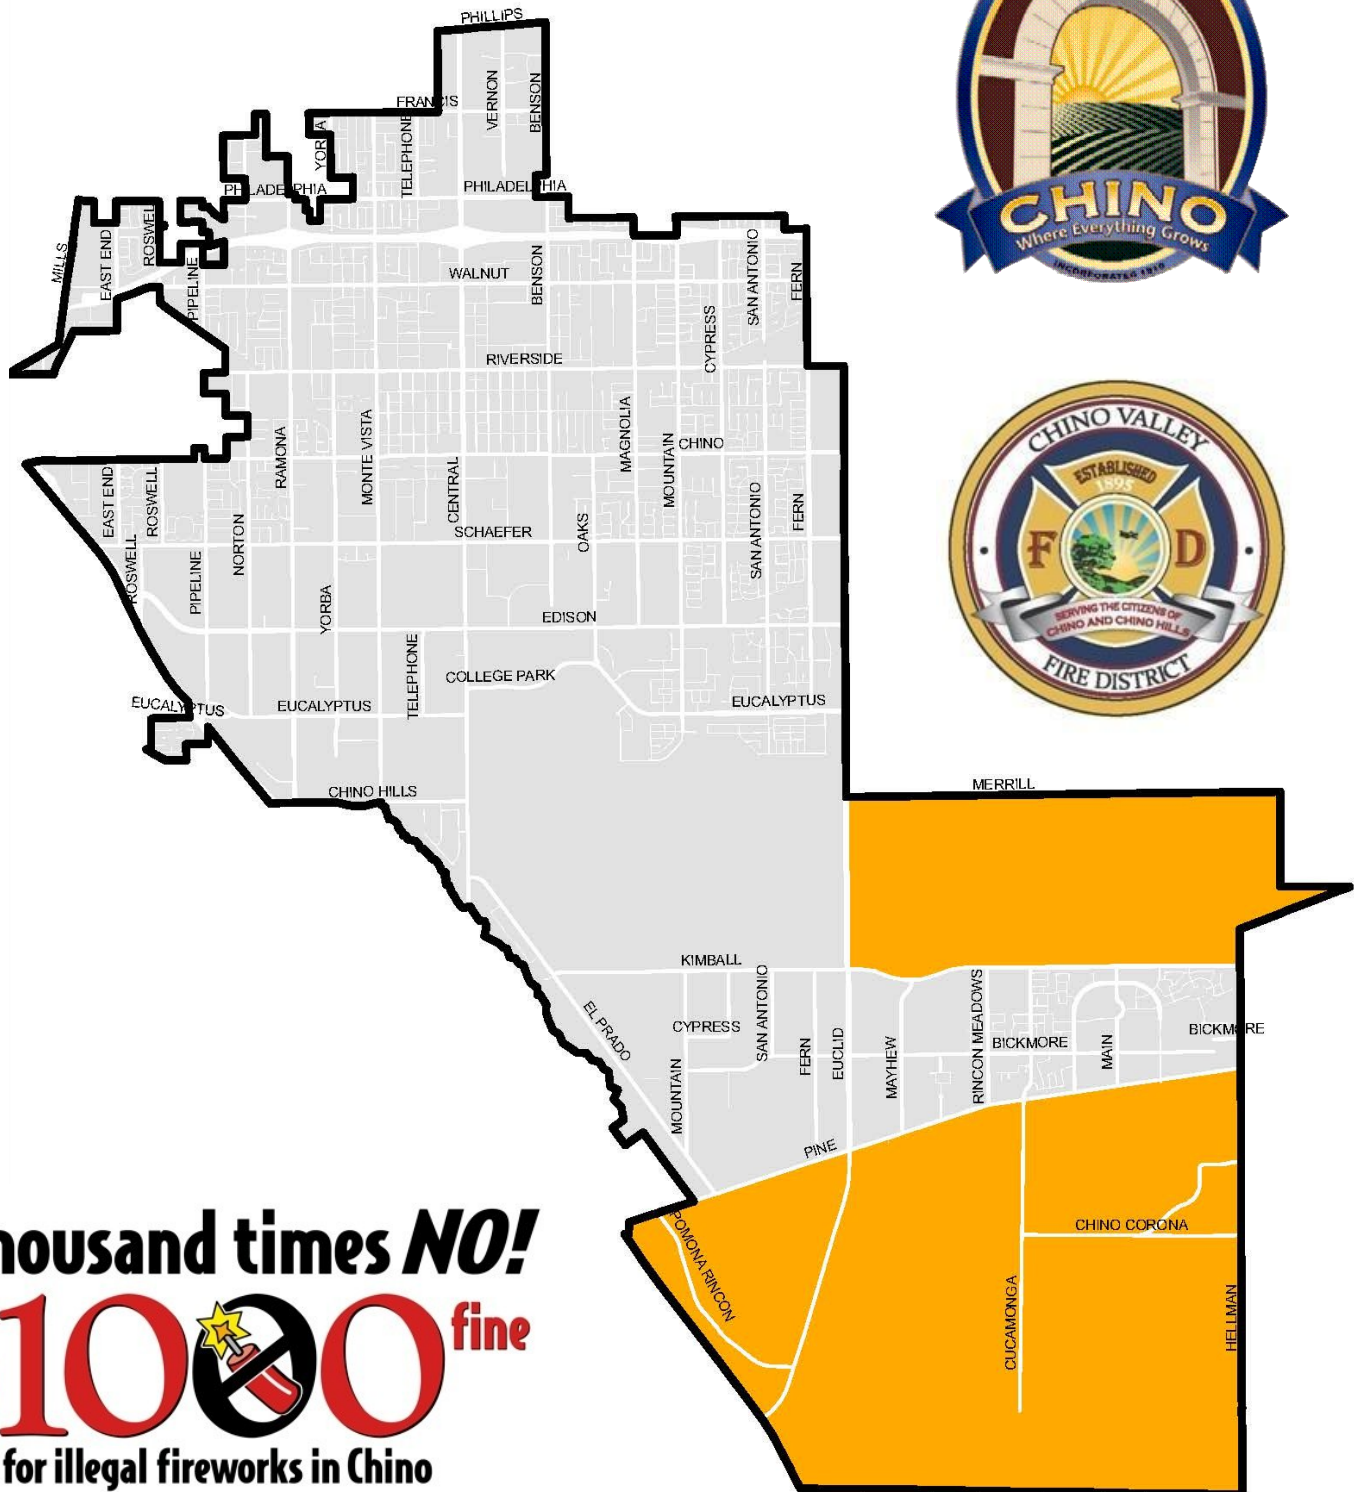

# Know Where To Discharge Safe & Sane Fireworks

-  City of Chino Boundary
-  Fireworks Discharge Prohibited—Municipal Code 8.12.170(B)  
NO Safe & Sane Fireworks Allowed
-  Safe & Sane Fireworks allowed in **RESIDENTIAL AREAS ONLY.**

**A thousand times *NO!***  
**\$1000**  **fine**  
 for illegal fireworks in Chino