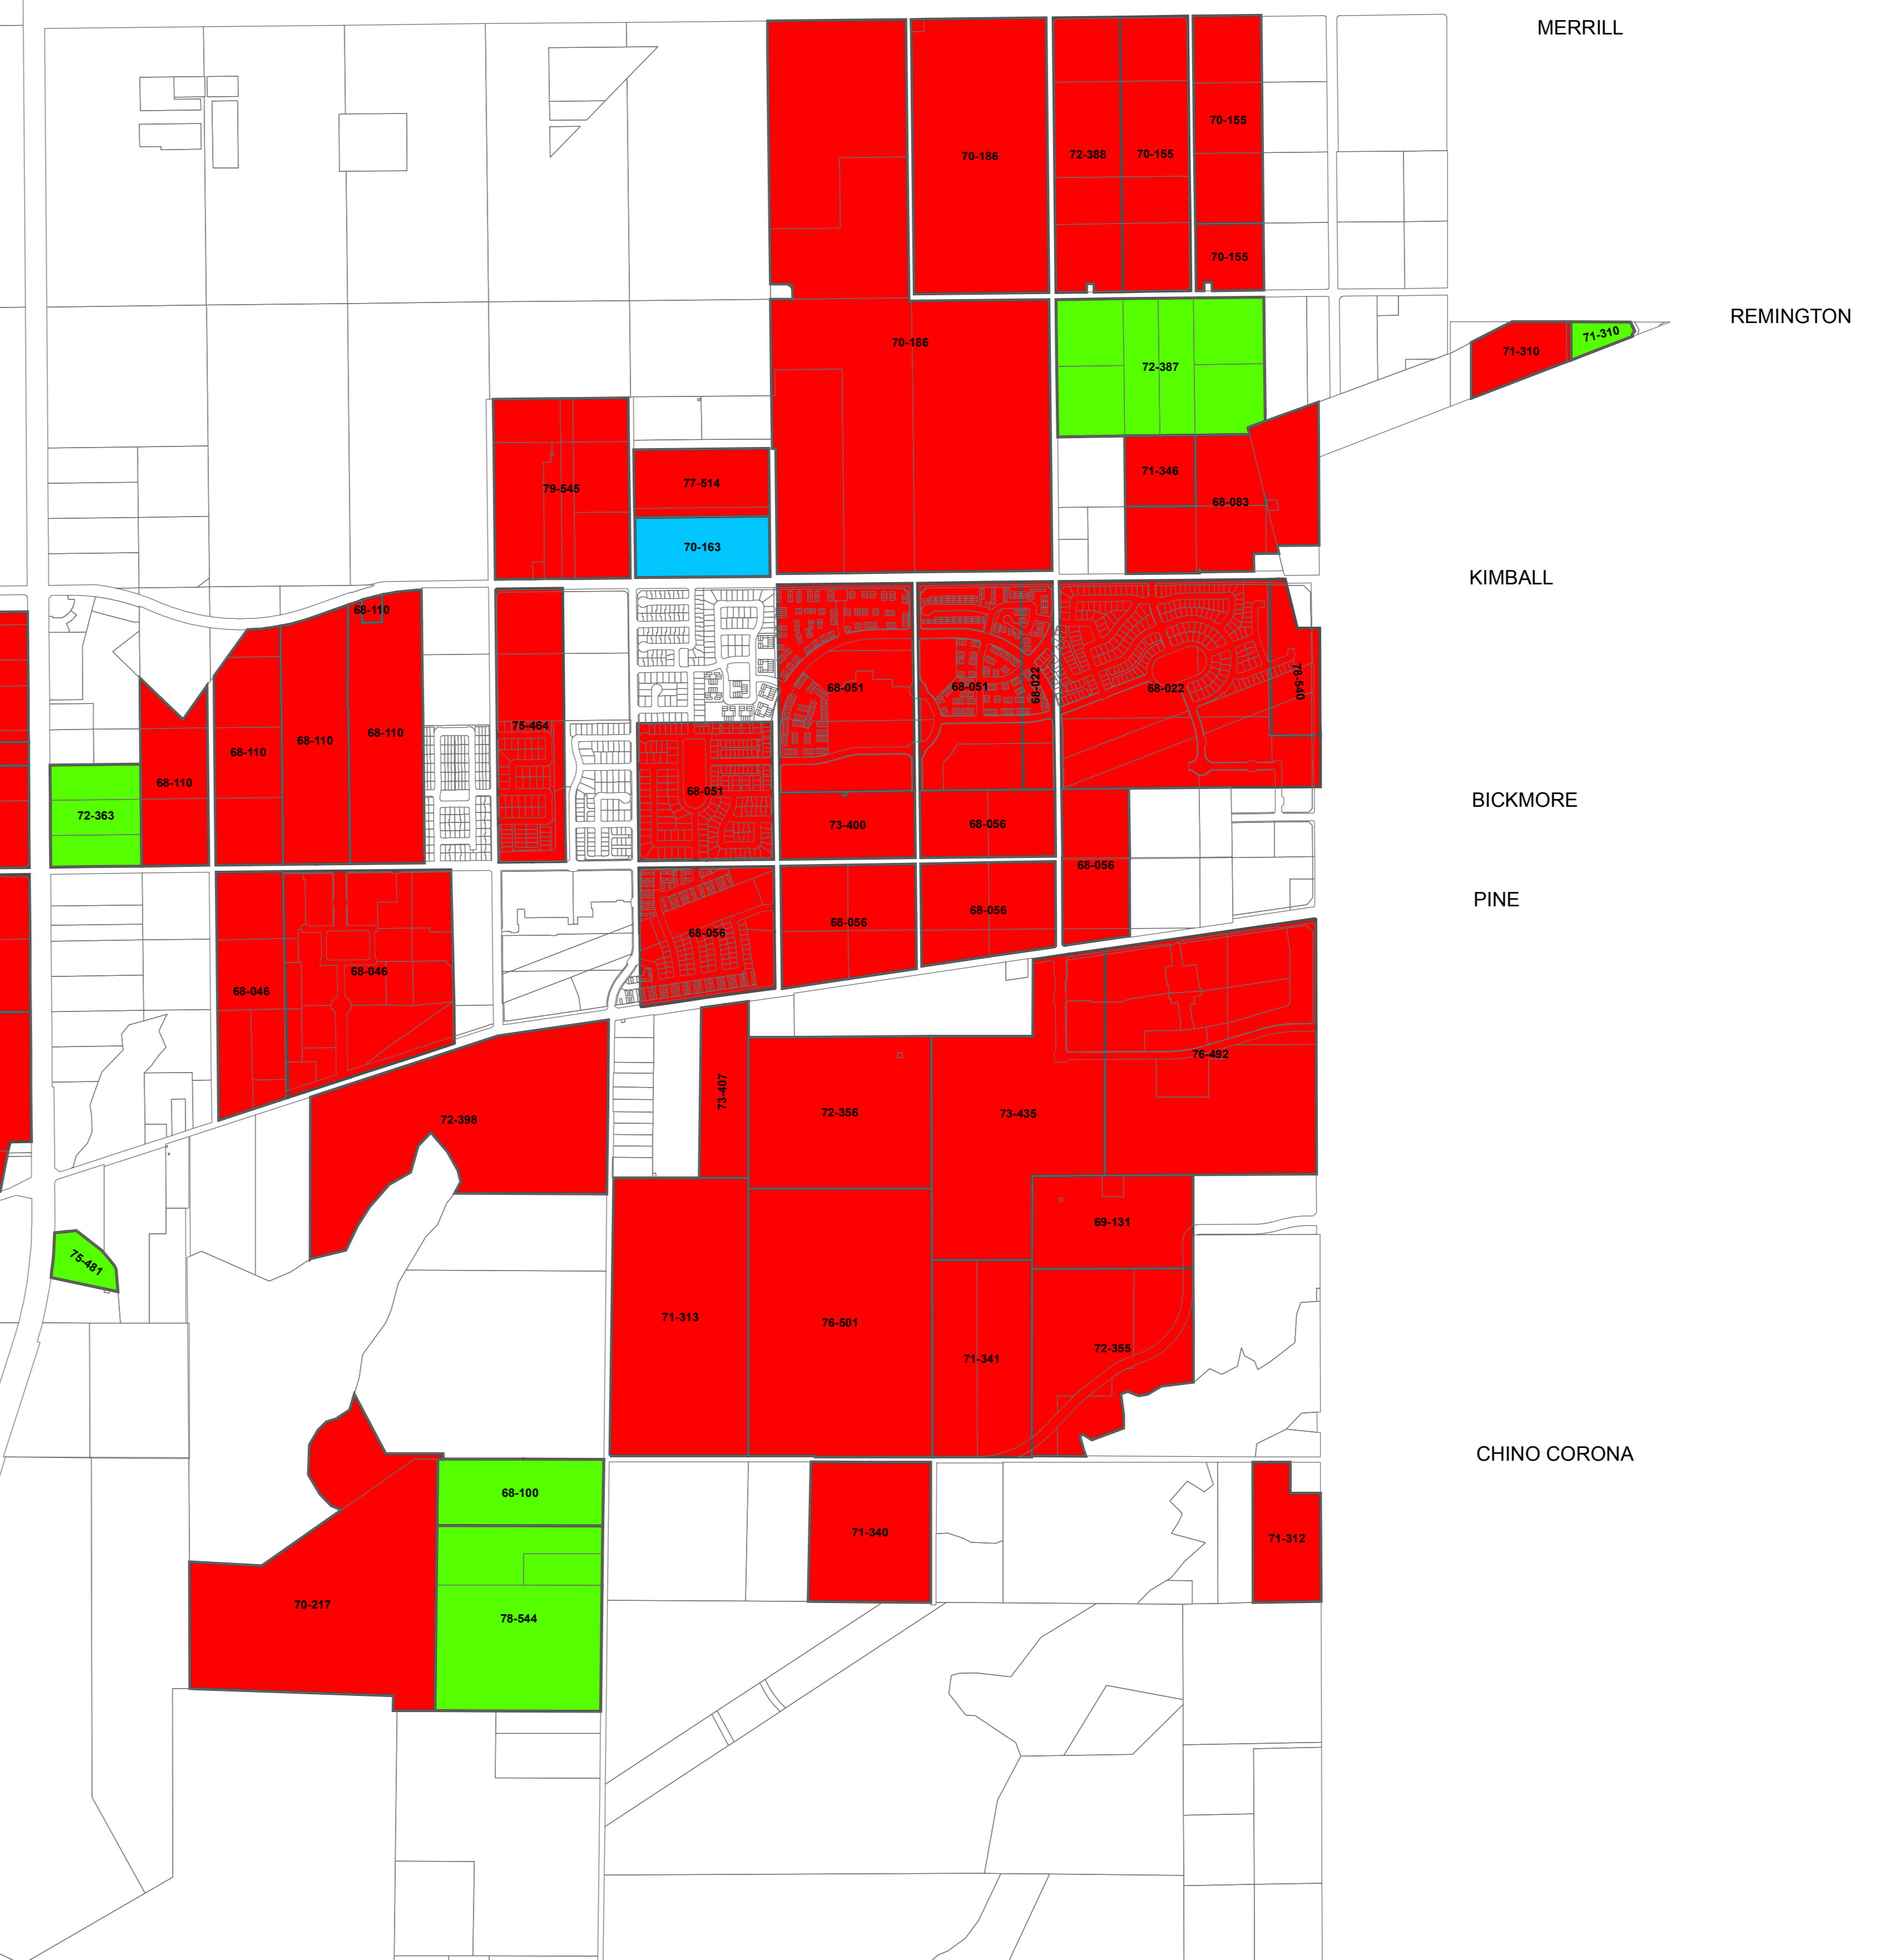

# CITY OF CHINO

## WILLIAMSON ACT MAP

0 1,950 3,900 7,800 Feet

RIVERSIDE  
CHINO  
SCHAEFER  
EDISON  
EUCALYPTUS  
MAYHEW  
RINCON MEADOWS  
MILL CREEK  
MAIN  
WALKER  
HELLMAN

- Legend**
- Williamson Act Contracts**
- ACTIVE
  - NO RECORDS FOUND
  - NON-RENEWAL
  - TERMINATED