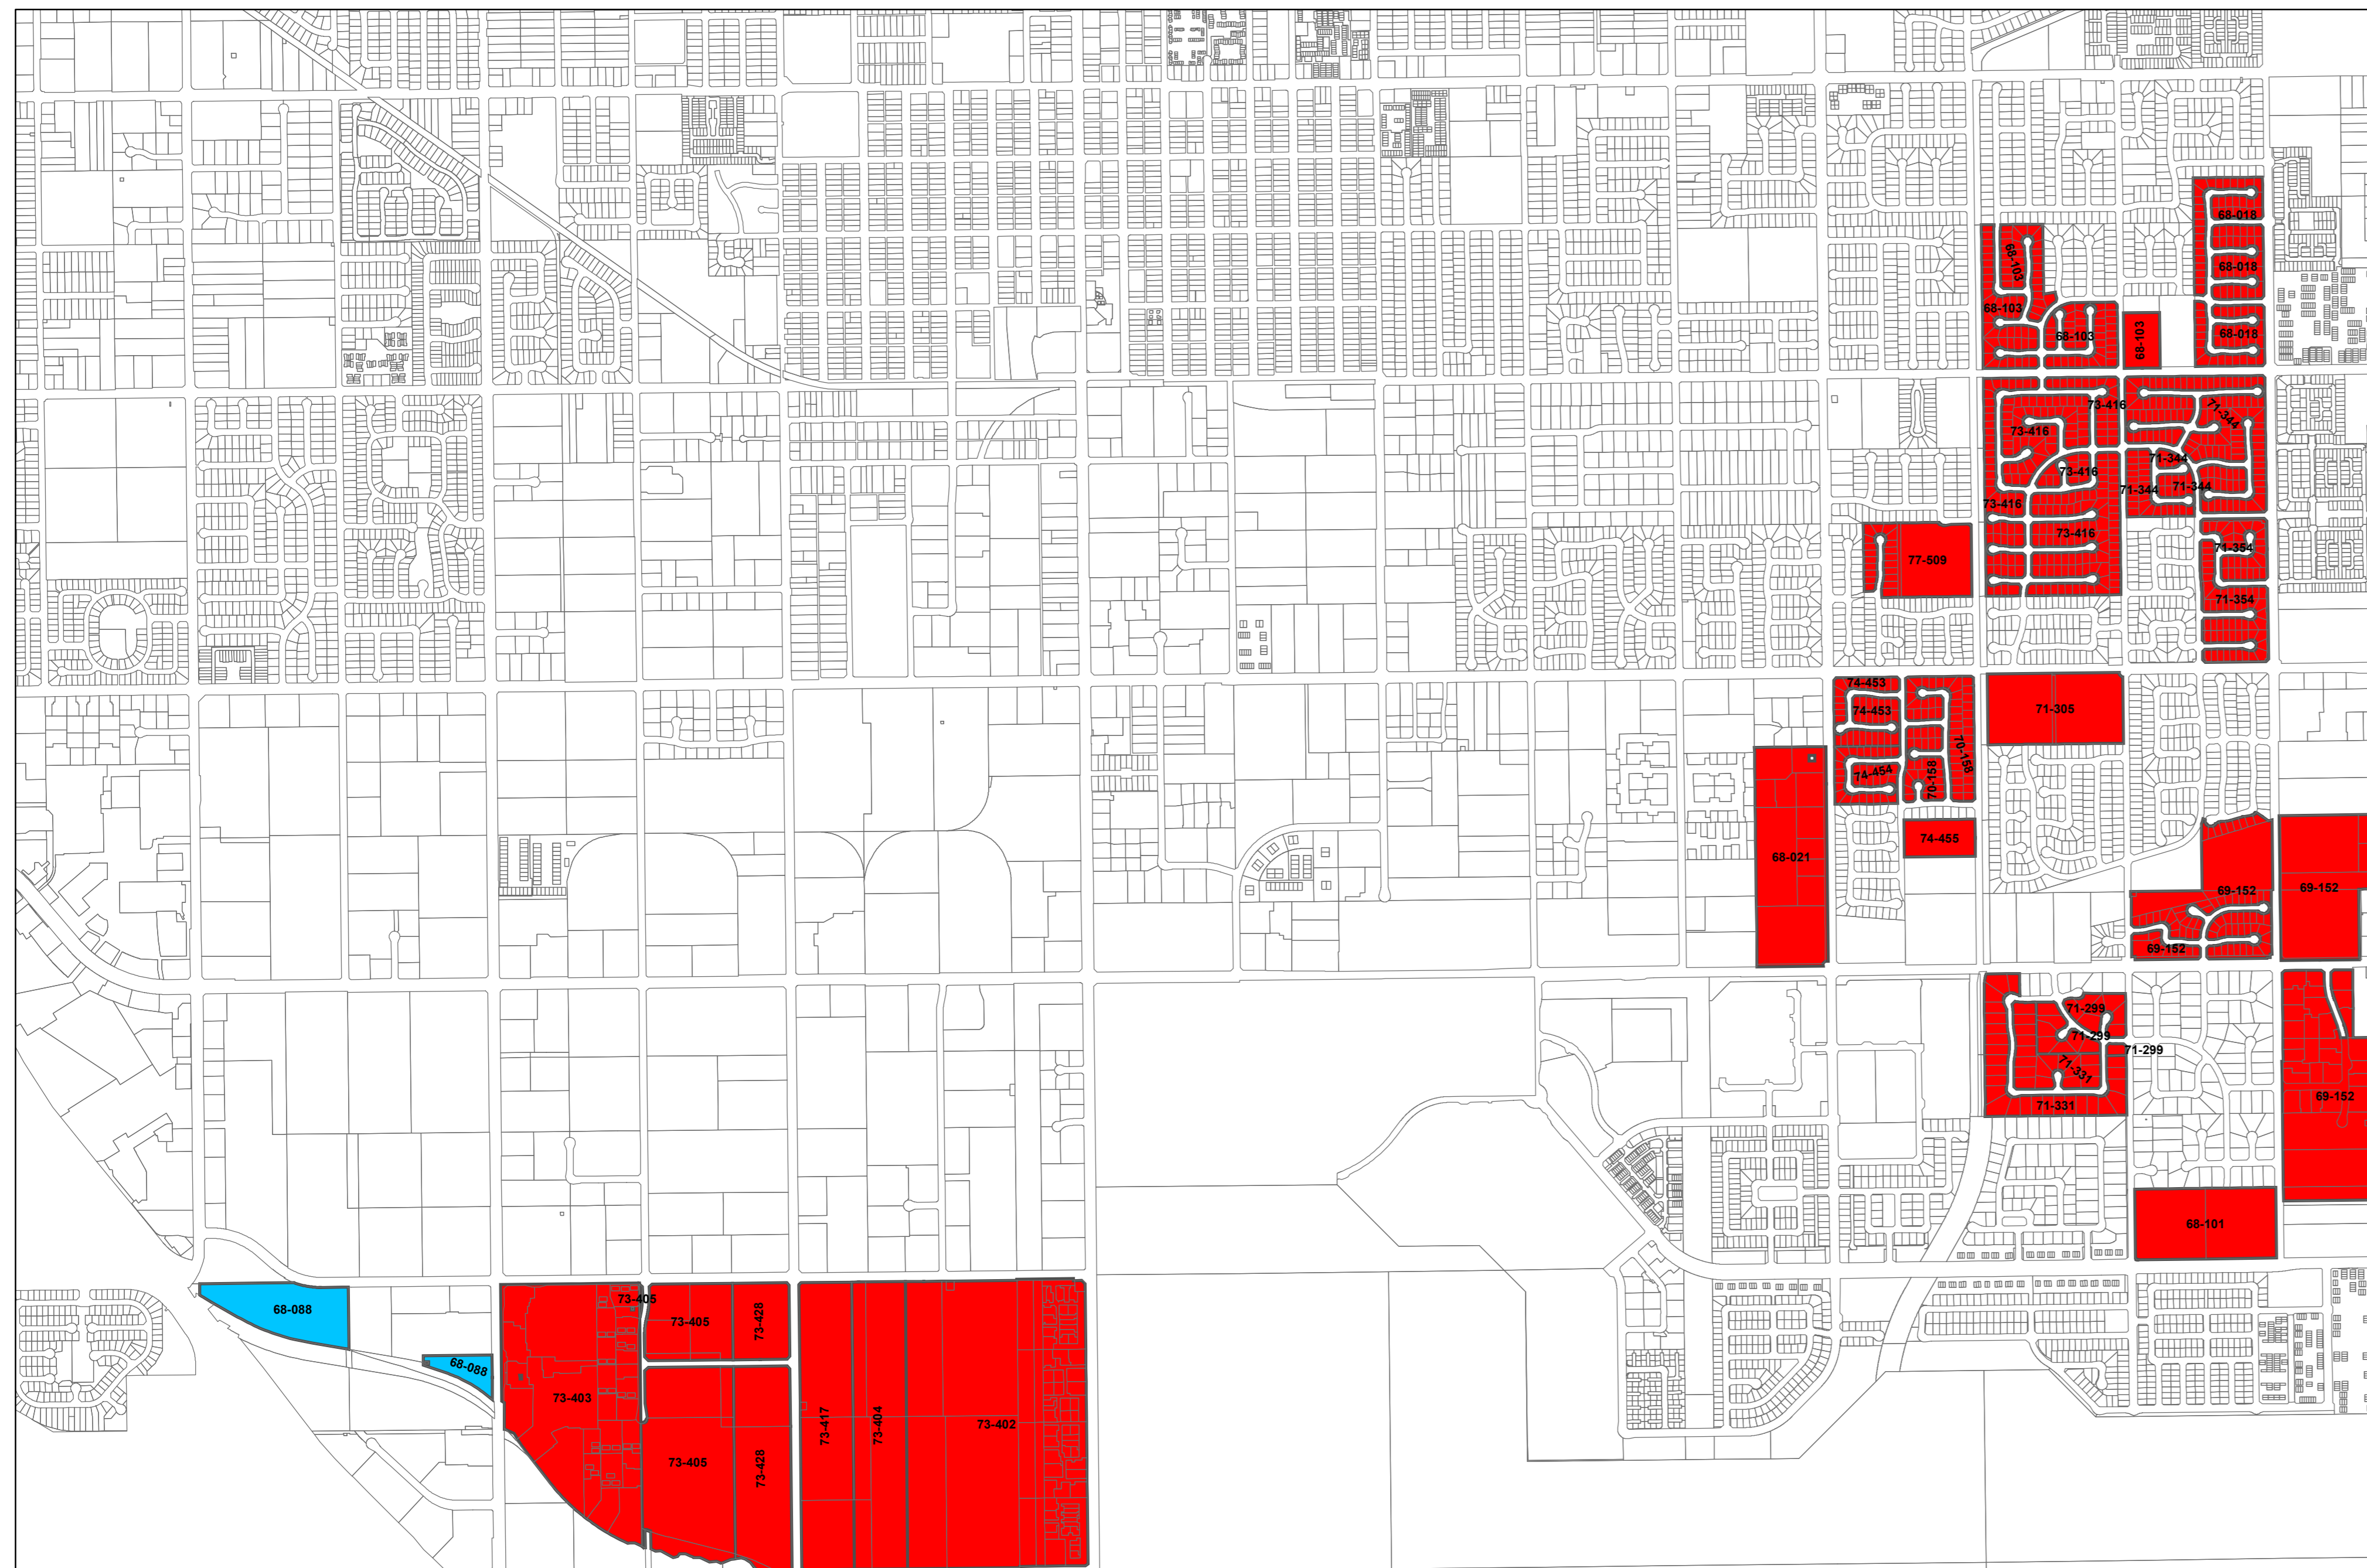

# CITY OF CHINO

## WILLIAMSON ACT MAP

0 1,950 3,900 7,800 Feet

RIVERSIDE  
CHINO  
SCHAEFER  
EDISON  
EUCALYPTUS  
MAYHEW  
RINCON MEADOWS  
MILL CREEK  
MAIN  
WALKER  
HELLMAN

- Legend**
- Williamson Act Contracts**
- ACTIVE
  - NO RECORDS FOUND
  - NON-RENEWAL
  - TERMINATED